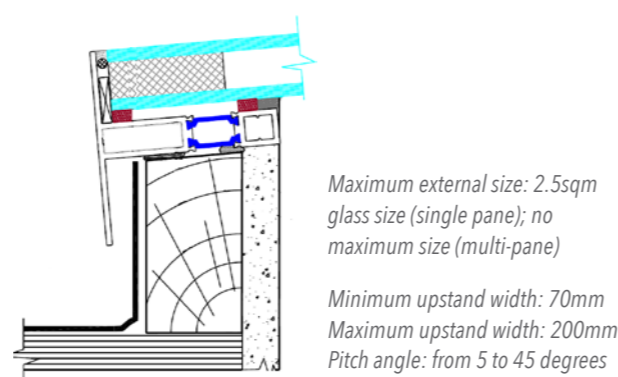

Our rooflights and lanterns offer advanced energy efficiency, achieving an overall U-value as low as 1.6W/m²K and are independently tested to severe weather rating performance, giving you complete peace of mind, whatever the weather. Our lanterns are available with a 40 degree pitch as standard, with the glass jointed together with a thermal foam barrier to ensure they look just as good as they perform. Our range of glass roofs extends beyond rooflights and lanterns, if you are considering a larger or more complex structural glass roof then we can assist. We provide the widest range of custom-designed glass roofs, from lean-to roofs to multi-hipped designs with unobstructed spans of up to 6m.

Lantern cross section

Rooflight cross section

KEY FEATURES

- **Outstanding design**
Minimalist systems.
- **Elegant solutions**
Sleek and contemporary appearance.
- **Energy efficient**
Thermally broken systems achieve an incredibly low U-value of just 1.0W/m²K when triple glazed..
- **Made to order**
Each of our rooflights and lanterns are made to your exact requirements.
- **Handmade**
High quality components, hand assembled by our skilled staff.
- **Minimalist design**
Frameless construction maximises light.
- **System configuration**
As our systems are made to order we have more flexibility over the size and load capacity.
- **Noise reduction**
32mm double glazed unit delivers a noise reduction of 34dB.
- **Weatherproof**
48mm overhang for rooflights and 23mm overhang for lanterns creates better weather seal.
- **Tested**
Independently tested for severe weather performance.
- **Care & maintenance**
Low maintenance and fully guaranteed.
- **Opening rooflights**
Hinged electrically controlled opening rooflights available.
- **Part of a wider range**
Our glass roof range extends to an almost infinite range custom-designed structural glass roofs.