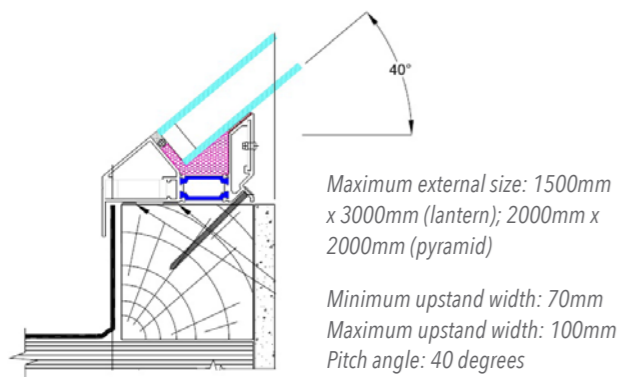

Our advanced lanterns and rooflights provide the perfect combination of aesthetic appeal and performance, with the frameless systems maximising the amount of light that reaches the room below. Each one of our rooflight and lanterns is handmade by our skilled teams to meet your exact requirements. We can manufacture the systems to a wide range of sizes and configurations, from single standalone rooflights to multi-panel lanterns. Both systems are constructed from a highly insulated, thermally broken frame that is hidden when viewed from below, whilst the sealed units contain solar control toughened glass with self-cleaning coating as standard.

Our rooflights and lanterns offer advanced energy efficiency, achieving an overall U-value as low as 1.6W/m²K and are independently tested to severe weather rating performance, giving you complete peace of mind, whatever the weather. Our lanterns are available with a 40 degree pitch as standard, with the glass jointed together with a thermal foam barrier to ensure they look just as good as they perform. Our range of glass roofs extends beyond rooflights and lanterns, if you are considering a larger or more complex structural glass roof then we can assist. We provide the widest range of custom-designed glass roofs, from lean-to roofs to multi-hipped designs with unobstructed spans of up to 6m.

Lantern cross section